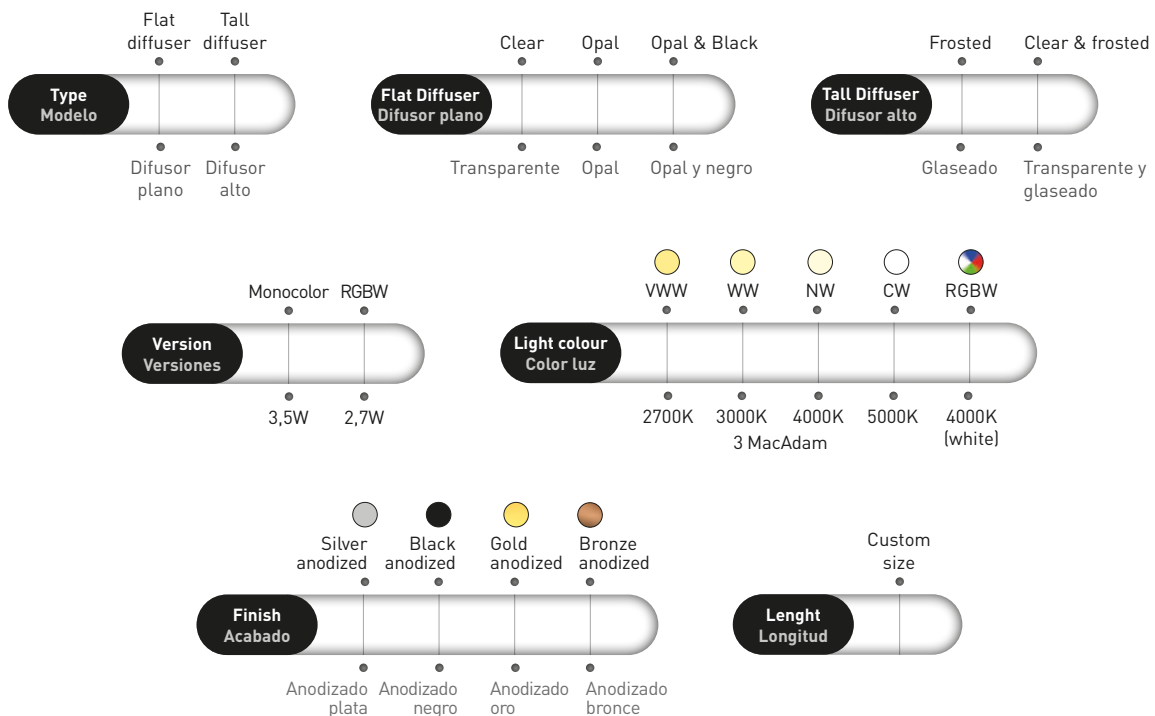

## **SMART DOT®**

Design by LDC

# SMART DOT®

36 V DC

Design by LDC

- Customizable pixel for media applications
  - Plug&Play at its finest
  - Surface luminaires suitable for indoor and in outdoor use
  - Daisy chain up to 32 Dots
  - Tall or flat diffuser types
  - Different daytime appearances due to several diffuser's finishes
  - Monocolor and RGBW versions
  - DMX-RDM control (Remote device management)
  - Up to 230 lumens output in Ø60x30mm
- Pixel personalizable para aplicaciones interactivas
  - Plug&Play en su máxima expresión
  - Luminarias de superficie aptas para uso exterior e interior
  - Conexiones en cadena hasta 32 Dots
  - Modelos con difusor plano y alto
  - Los distintos difusores proporcionan varias apariencias durante el día
  - Versiones Monocolor y RGBW
  - DMX-RDM control (Remote device management)
  - Hasta 230 lumens en Ø60x30mm

Smart Dot® Flat									
	Monocolor				RGBW				
Dot Power	3,5 W				2,7 W				
Color temperatures	2700K	3000K	4000K	5000K	Red	Green	Blue	4000K	R+G+B+W
Lumens output (Clear)	207 lm	218 lm	230 lm	230 lm	45 lm	72 lm	11 lm	59 lm	163 lm
Lumens output (Opal)	145 lm	153 lm	161 lm	161 lm	32 lm	51 lm	8 lm	42 lm	115 lm
Luminaire efficiency (Clear)	59 lm/W	62 lm/W	66 lm/W	66 lm/W	60 lm/W				
Measures / Weight	Ø 60 x 42 mm   215 gr								