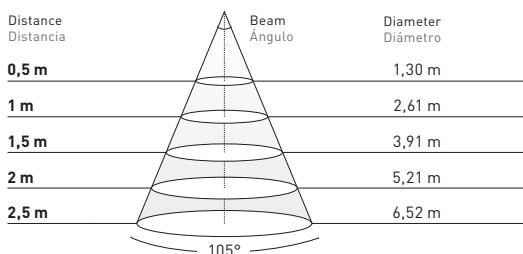

## MEASURES MEDIDAS

## LIGHT DISTRIBUTION CURVES FOTOMETRÍAS

### Smart Dot® RGBW Tall

2,7W Clear&frosted

RGBW

138 lux
34 lux
15 lux
9 lux
6 lux

Lumen measurement complies with **UNE-EN 00000 / IES LM-00-00** testing procedures.  
Light distribution curves are available at [www.mclight.com](http://www.mclight.com).  
Due to continuous improvements and innovations, specifications may change without notice.